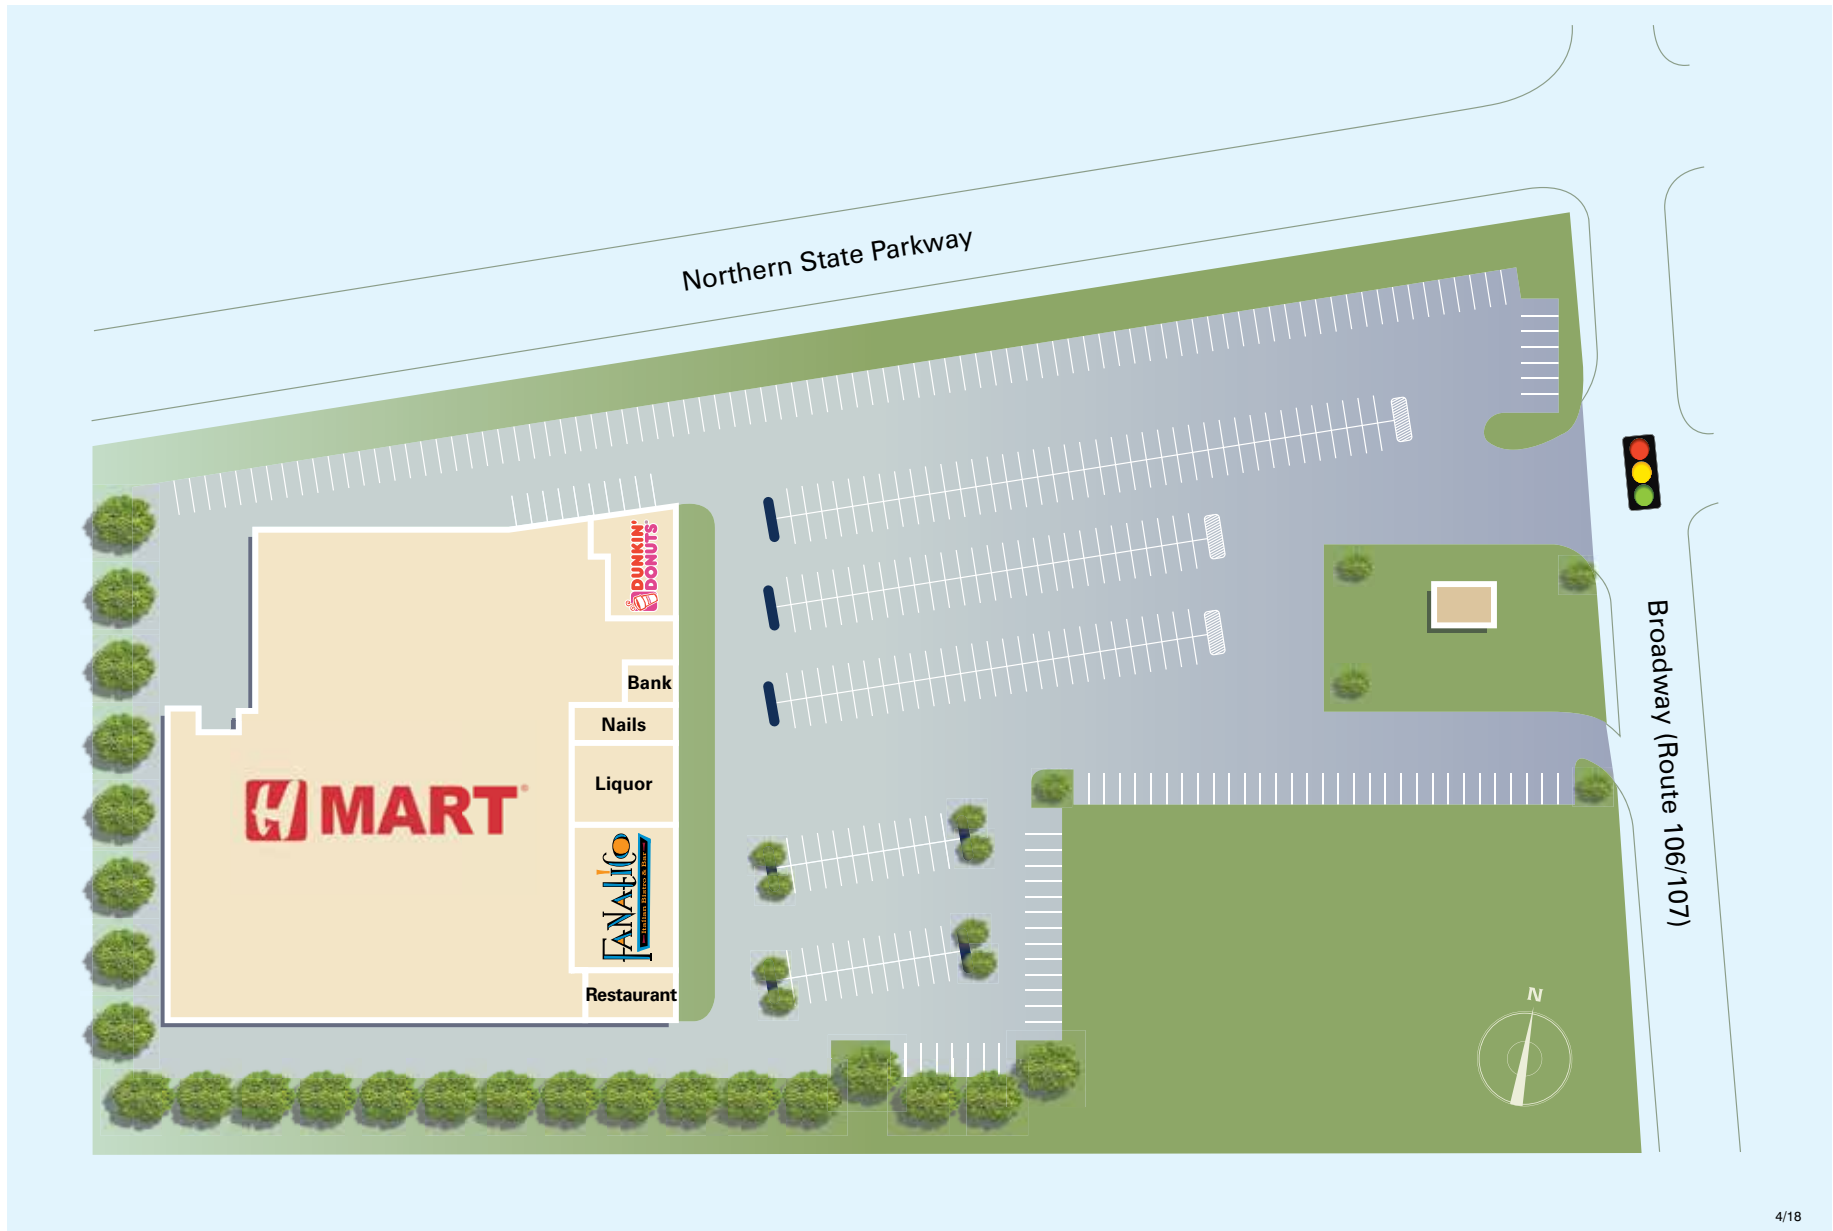

Jericho Commons

336 North Broadway (Routes 106/107)

- Neighborhood strip center located 1/4 mile north of Broadway Mall in Hicksville
- Situated at a signaled entrance on North Broadway (Routes 106/107), the major north/south artery in the trade area
- The center offers easy access from both the Long Island Expressway and the Northern State Parkway
- Provides a very convenient shopping resource in an affluent market area of Nassau County boasting an average household income of over \$120,000

TOTAL GLA:	70,248 SF		
DEMOGRAPHICS	1-Mile	3-Mile	5-Mile
Population	13,350	114,756	273,575
Average HH Income	\$137,605	\$121,835	\$124,118

KEY TENANTS:

Jericho Commons

4/18