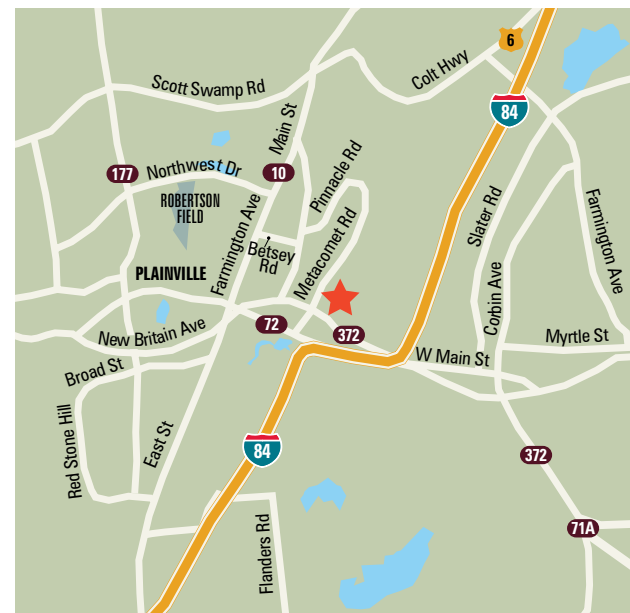

Plainville Shopping Center

275 New Britain Avenue

- Neighborhood strip center located on New Britain Avenue at exit 34 of I-84
- Adjacent to Kohl's, Lowe's, Applebee's, Dick's Sporting Goods, Michaels, and AMC Loews Multiplex Theatre
- Recently expanded Big Y supermarket
- With dramatic area retail growth, Plainville is one of Connecticut's most exciting new retail markets

| | | | |
|--------------------------|------------------|----------|----------|
| TOTAL GLA: | 70,735 SF | | |
| DEMOGRAPHICS | 1-Mile | 3-Mile | 5-Mile |
| Population | 3,981 | 61,858 | 160,966 |
| Average HH Income | \$77,325 | \$68,568 | \$72,189 |