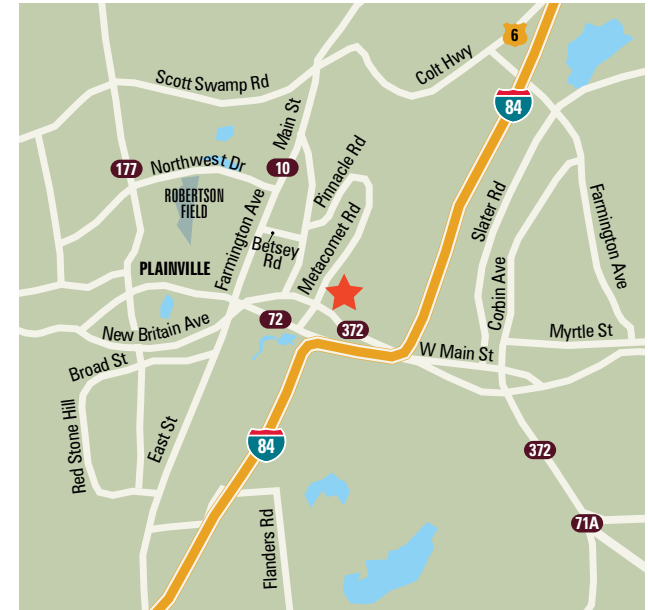

# Plainville Shopping Center

275 New Britain Avenue

- Neighborhood strip center located on New Britain Avenue at exit 34 of I-84
- Adjacent to Kohl's, Lowe's, Applebee's, Old Navy, Michaels, and AMC Loews Multiplex Theatre
- New exciting Big Y supermarket renovations now complete
- With dramatic area retail growth, Plainville is one of Connecticut's most exciting new retail markets

<b>TOTAL GLA:</b>	<b>70,735 SF</b>		
<b>DEMOGRAPHICS</b>	<b>1-Mile</b>	<b>3-Mile</b>	<b>5-Mile</b>
<b>Population</b>	3,981	61,858	160,966
<b>Average HH Income</b>	\$77,325	\$68,568	\$72,189

KEY TENANTS: